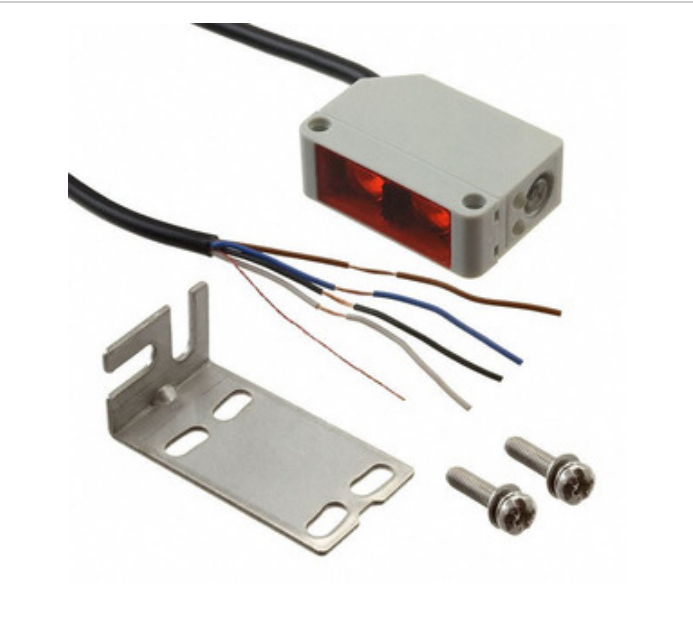

## PD30CNT15NPRT

Part Number:  
 Manufacturer / Brand:  
 Mombamomba ny vokatra  
 Datasheets:  
 Stock Condition  
 Ship From  
 Shipment Way

PD30CNT15NPRT  
 Carlo Gavazzi  
 PHT TEI 15M NPN NO/NC RT  
 PD30CNT15NPRT.pdf  
 1246 pcs stock  
 Hong Kong  
 DHL/Fedex/TNT/UPS/EMS

### Specifications of PD30CNT15NPRT

PART NUMBER	PD30CNT15NPRT
MANUFACTURER	Carlo Gavazzi
DESCRIPTION	PHT TEI 15M NPN NO/NC RT
LEAD FREE STATUS / ROHS STATUS	
QUANTITY AVAILABLE	1246 pcs
TAKELA-DAZA	PD30CNT15NPRT.pdf
VOLTAGE - FITAOVANA	10 V ~ 30 V
SERIES	PD
MAHAIZA MANDANJALANJA	Through-Beam
MAHAIZA MIALA	590.551" (15m)
TIME RESPONSE	500µs
CONFIGURATION OUTPUT	NPN
ANARANA Hafa	1864-2128
OPERATING TEMPERATURE	-25°C ~ 55°C
NY HAAVON'NY FAHITAN-TORY (MSL)	Not Applicable
LOHARANOM-PAHAZAVANA	Infrared (880nm)
FIAROVAN-DOHA	IEC 60529 IP67
FOMBA FIFANDRAISANA	Cable
CABLE LENGTH	78.740" (2000.00mm)
KARAZANA FANITSIANA	Teaching Method